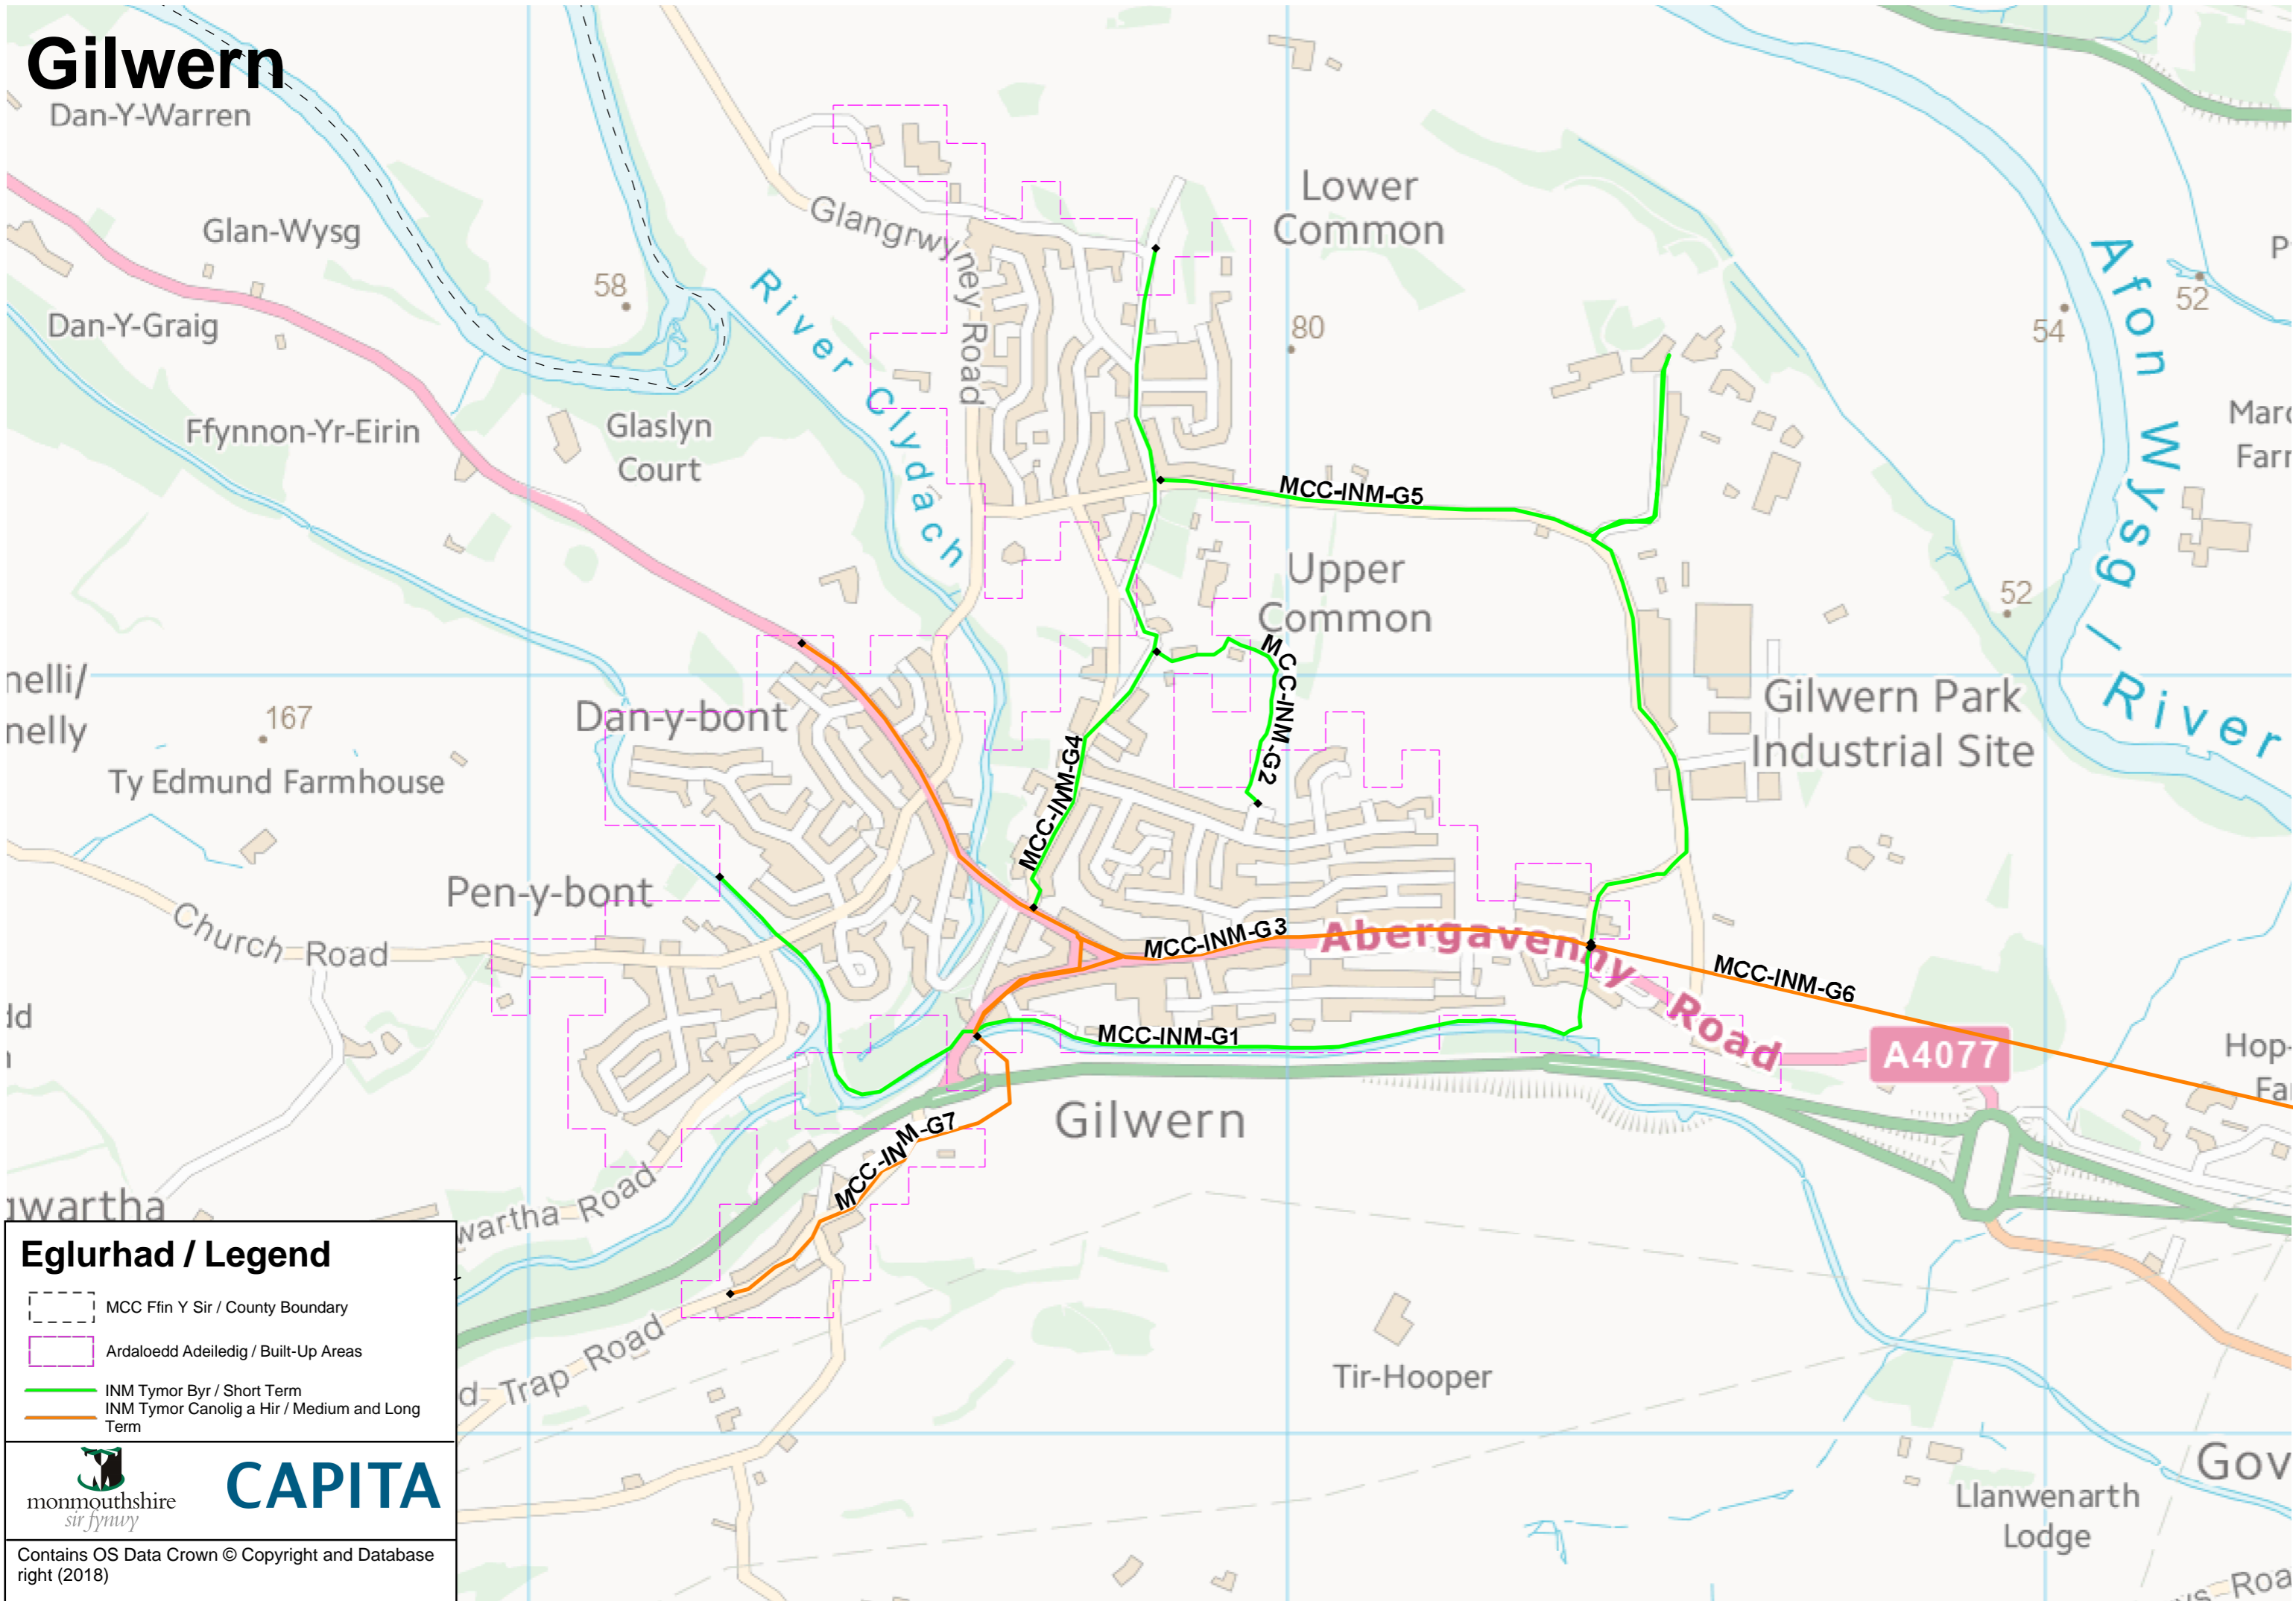

# Gilwern

**Eglurhad / Legend**

- MCC Ffin Y Sir / County Boundary
- Ardaloedd Adeiledig / Built-Up Areas
- INM Tymor Byr / Short Term
- INM Tymor Canolig a Hir / Medium and Long Term

 **monmouthshire**  
*sir fynywy*

**CAPITA**

Contains OS Data Crown © Copyright and Database right (2018)